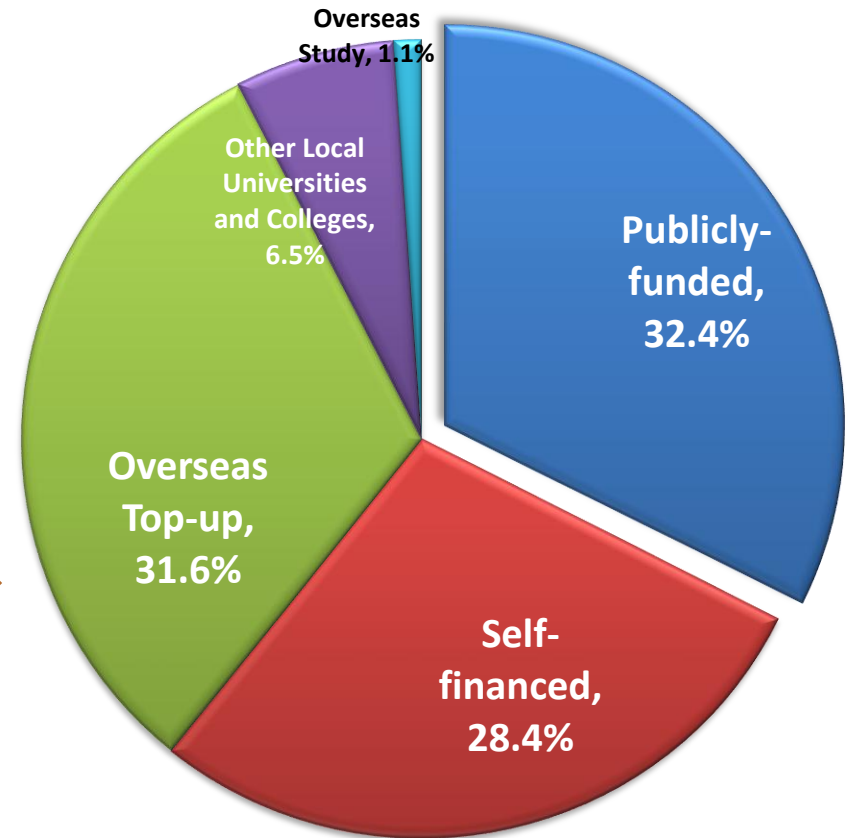

Articulation & Career Prospects

*Average Salary: **$9,991**
53.5% find a job within one month.