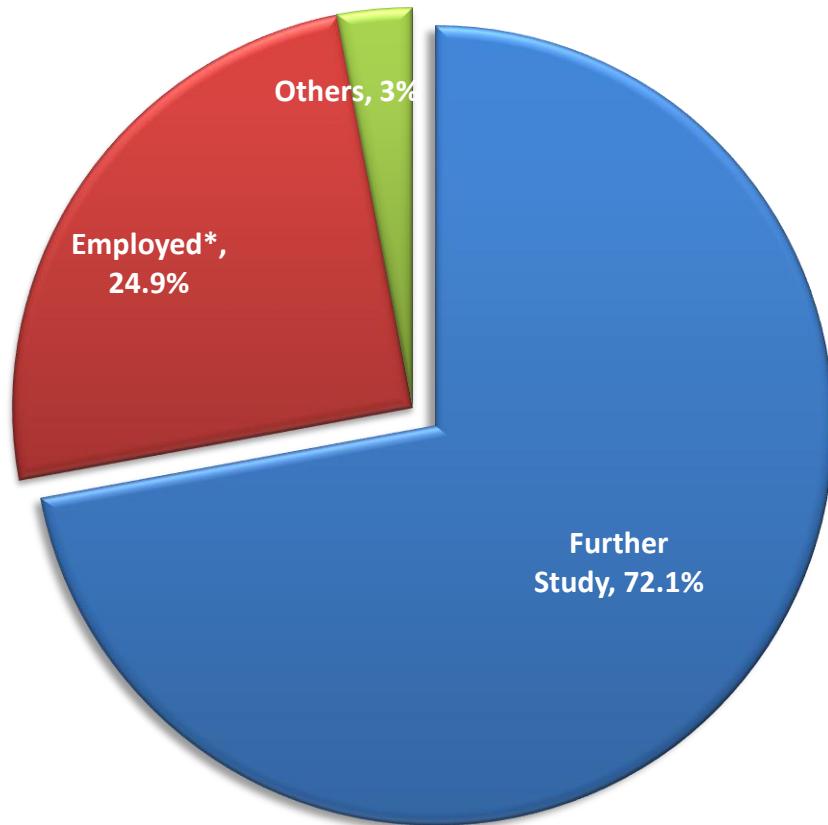

Articulation & Career Prospects

*Average Salary: **$9,991**
53.5% find a job within one month.